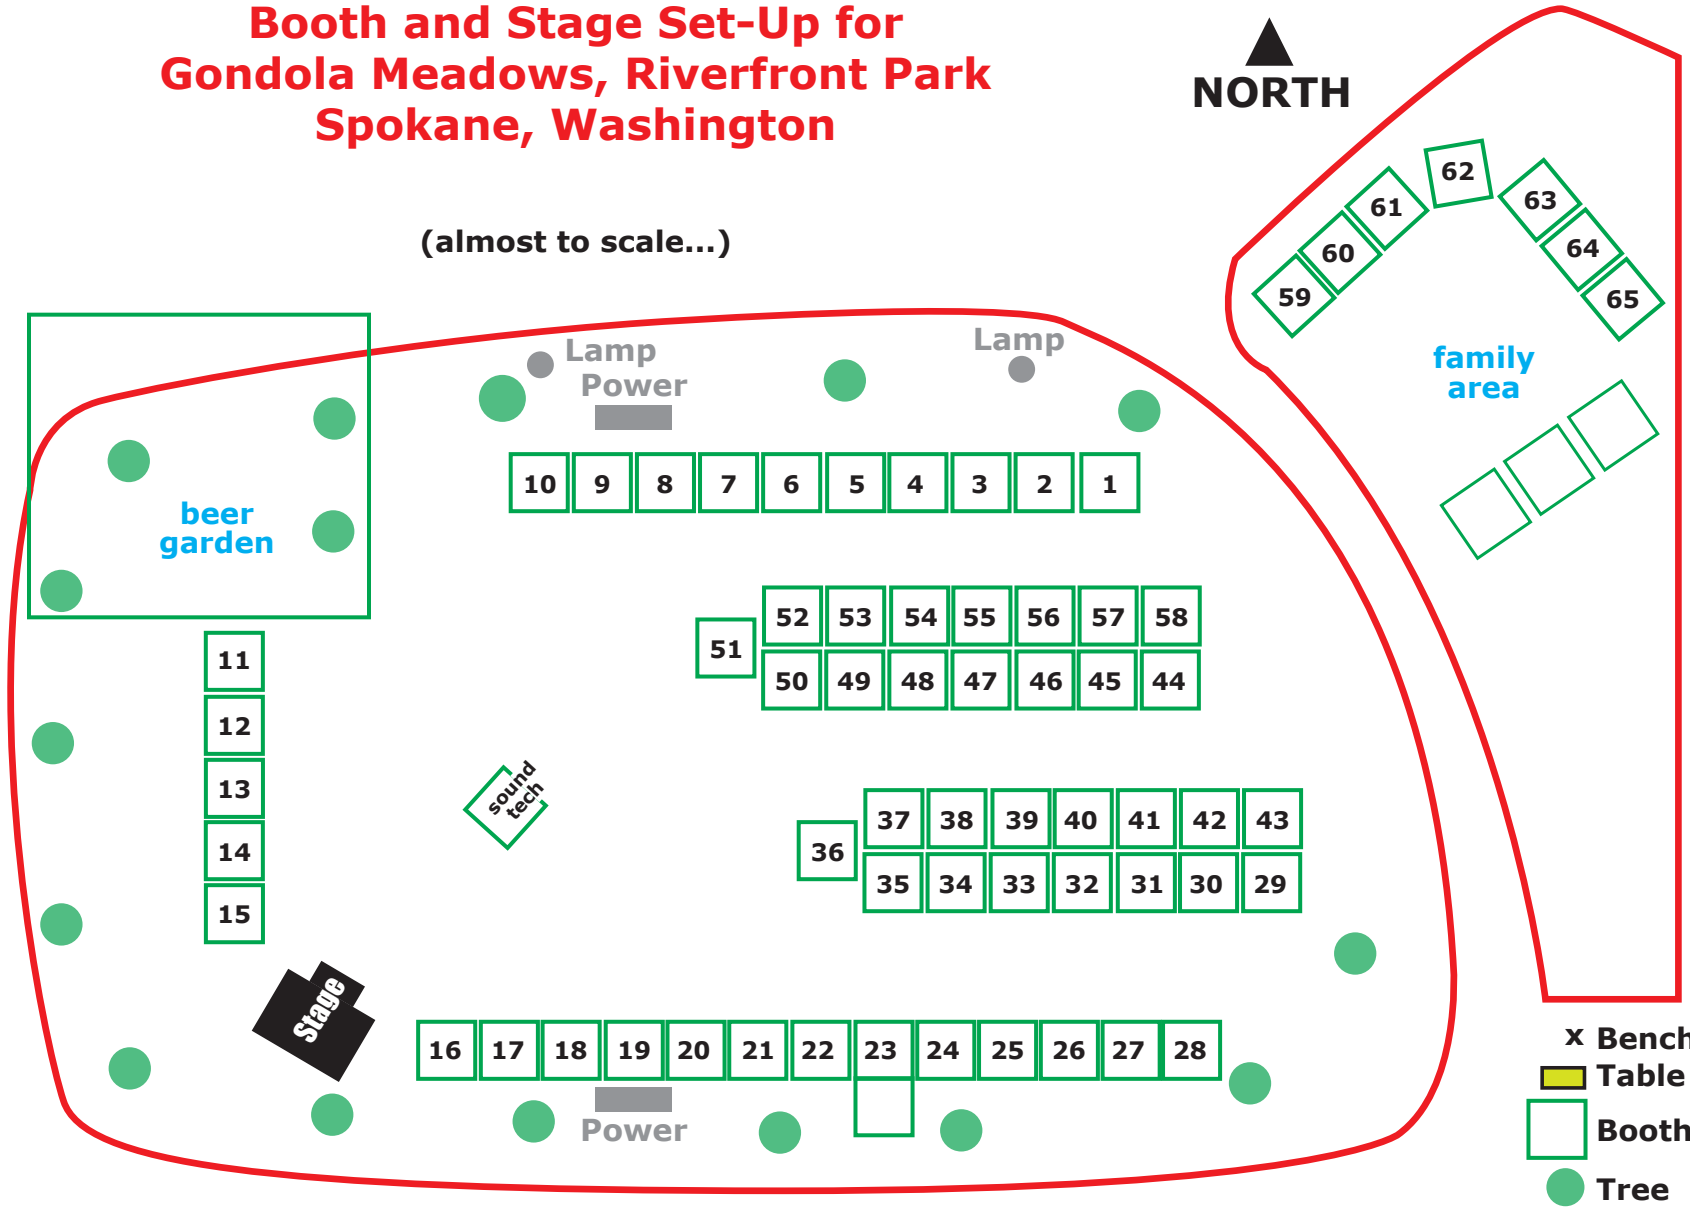

OutSpokane 2008 Rainbow Festival Booth and Stage Set-Up for Gondola Meadows, Riverfront Park Spokane, Washington

(almost to scale...)

post street

- x Bench
- Table
- Booth
- Tree

spokane falls boulevard